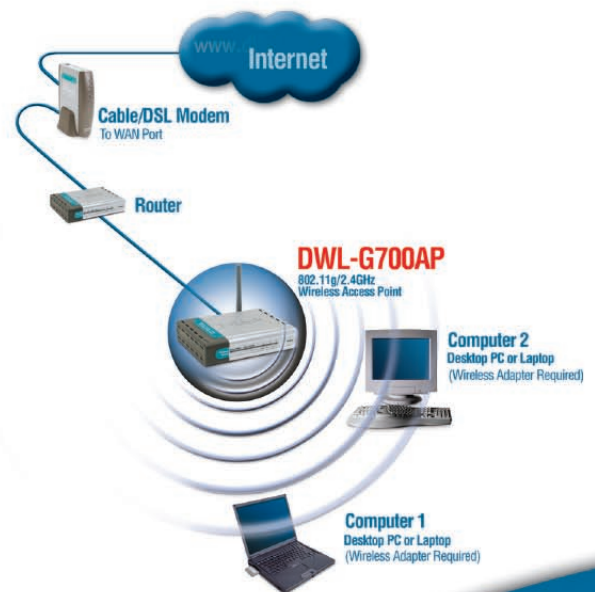

D-Link Systems, Inc. 17595 Mt. Hermann Fountain Valley CA 92708-4160 www.dlink.com

*24/7 Tech Support is available only in USA.

D-Link®

Building Networks for People